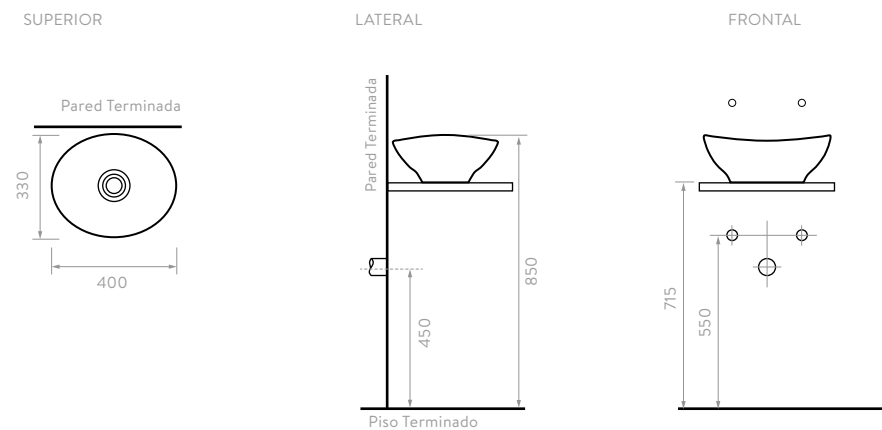

RAVENNA

Color: Blanco Bone 103

O14621001 Lavamanos Ravenna Blanco
O14621031 Lavamanos Ravenna bone