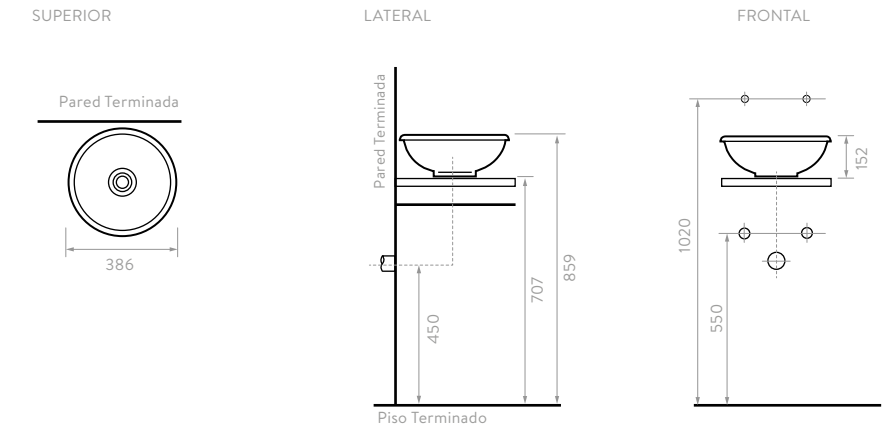

MANANTIAL DUO

Color: Blanco Bone 103

O74111001 Lavamanos Manantial Duo Blanco
O74111031 Lavamanos Manantial Duo Bone