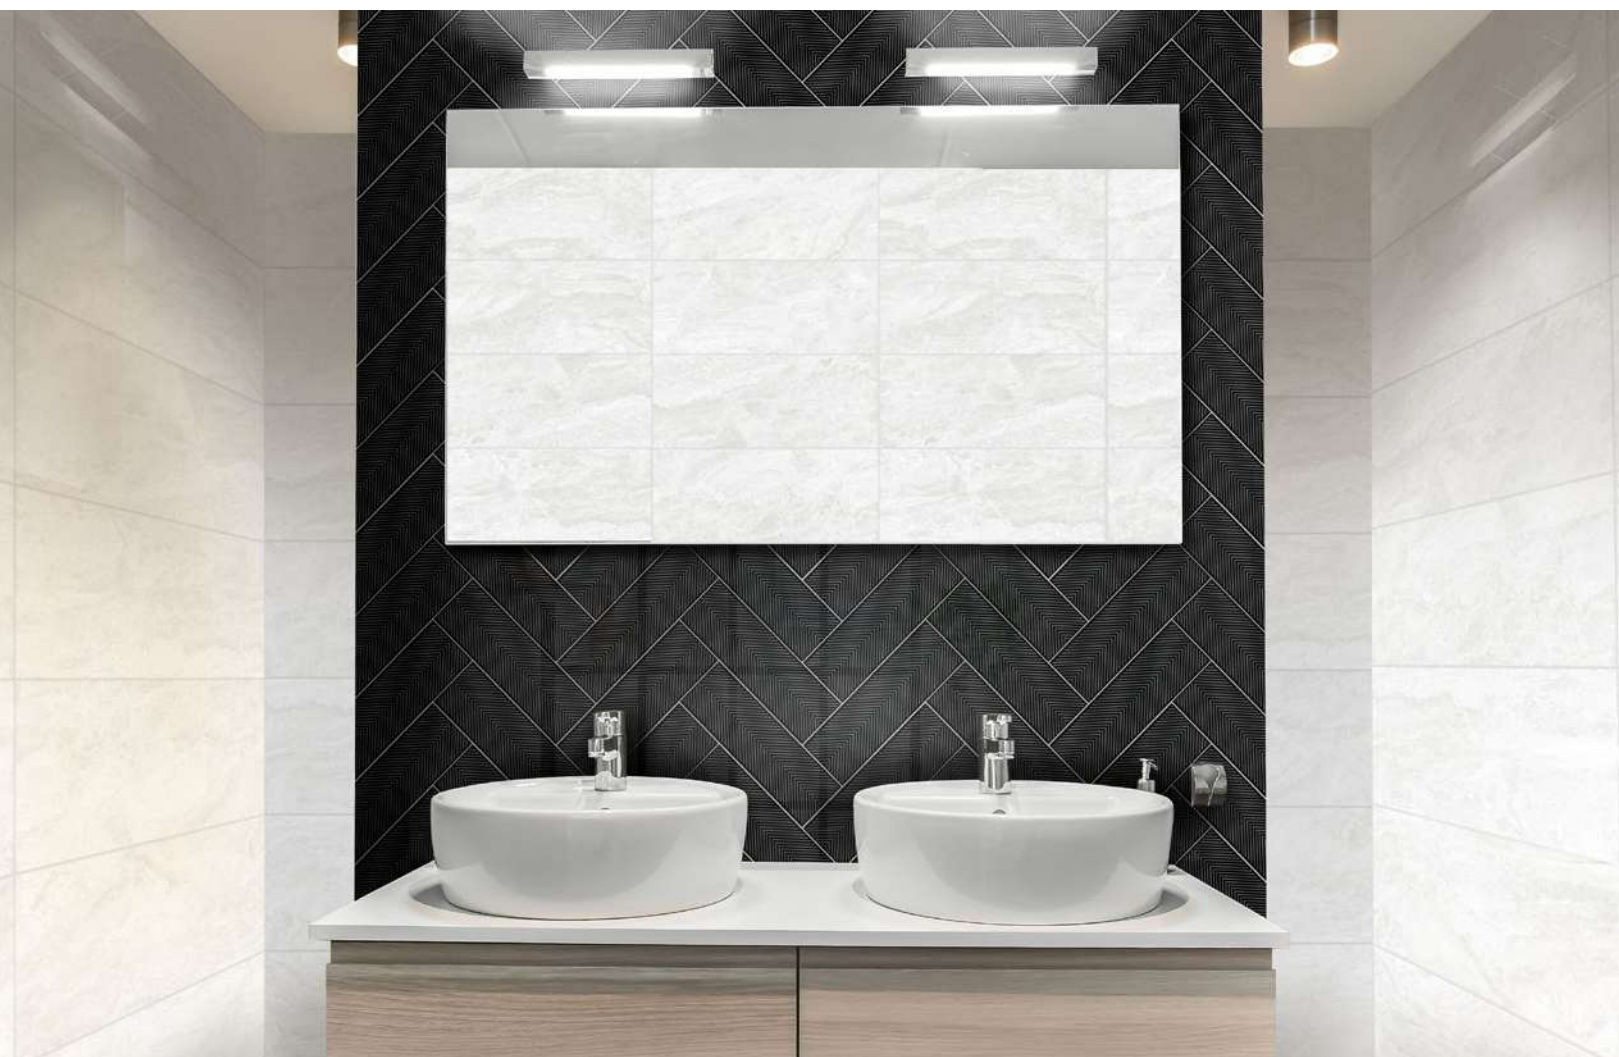

BRICK ATELIER DECO GRIS CLARO

8.8x27 cm
Ref: 277121501

BRICK ATELIER TAUPÉ

8,8x27 cm
Ref: 277111761

BRICK ATELIER DECO TAUPÉ

8,8x27 cm
Ref: 277121761

BRICK ELEGANCE SILVER CHEVRON

BRICK ELEGANCE SILVER LINEAS