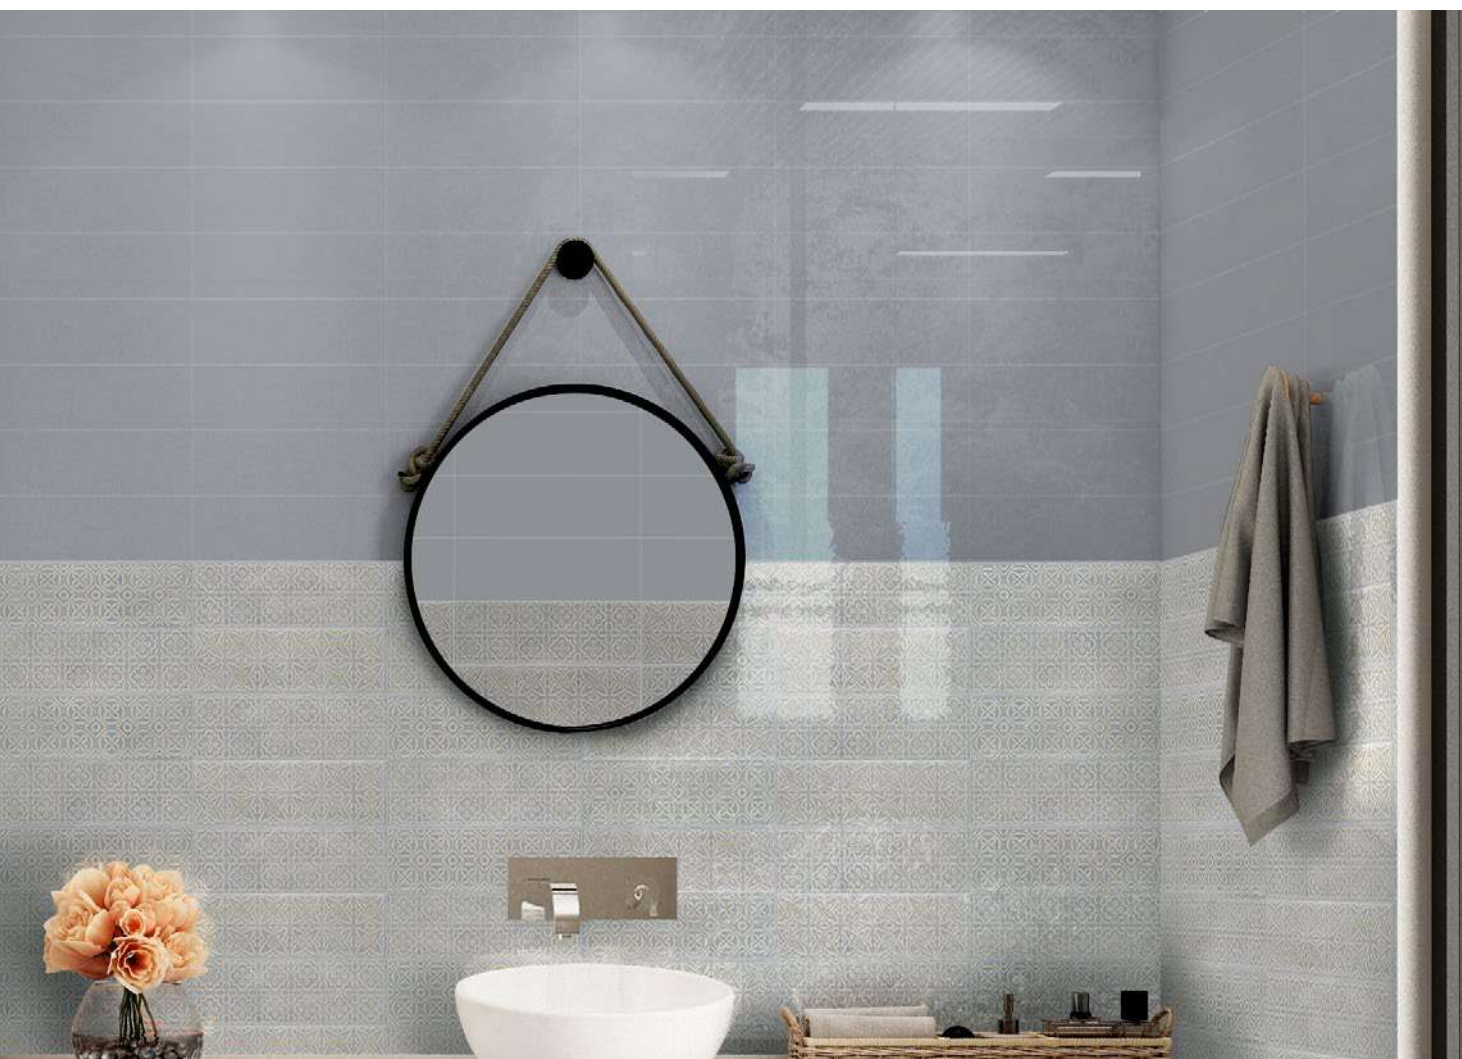

BRICK ATELIER GRIS CLARO

8.8x27 cm
Ref: 277111501