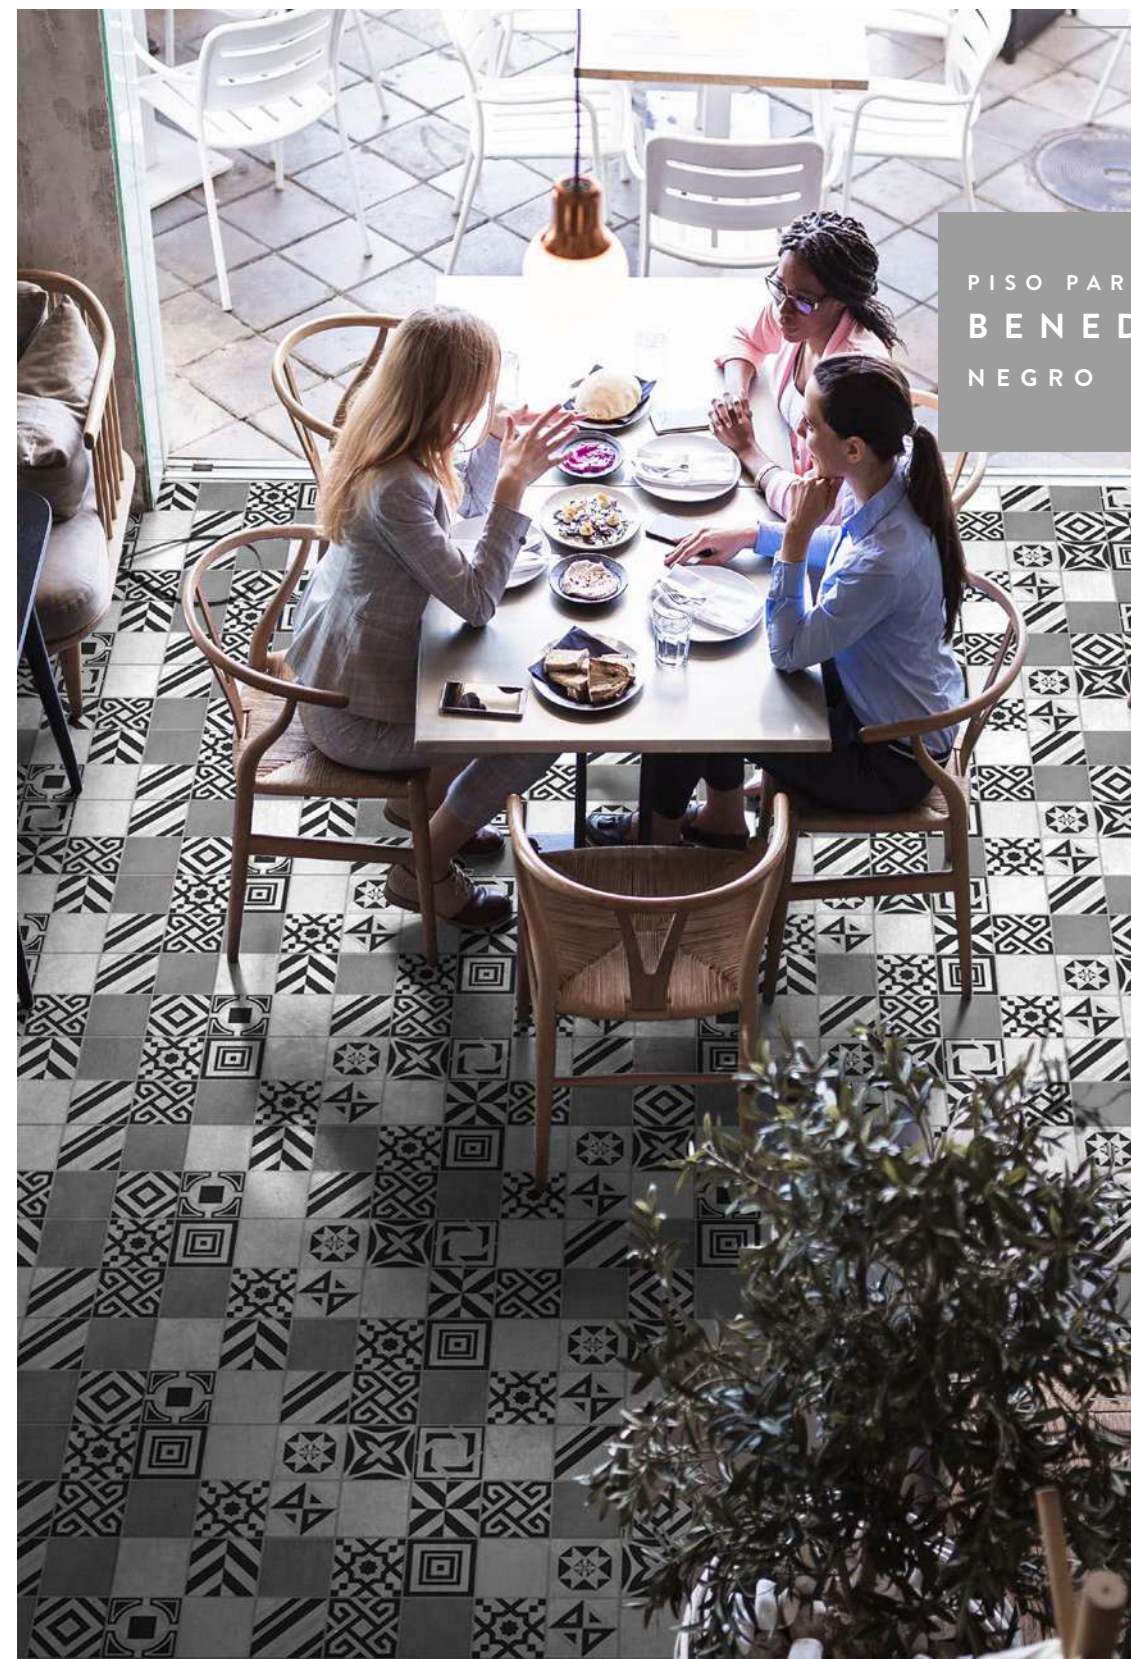

PISO PARED BENEDETTO NEGRO

PISO PARED
BENEDETTO
NEGRO