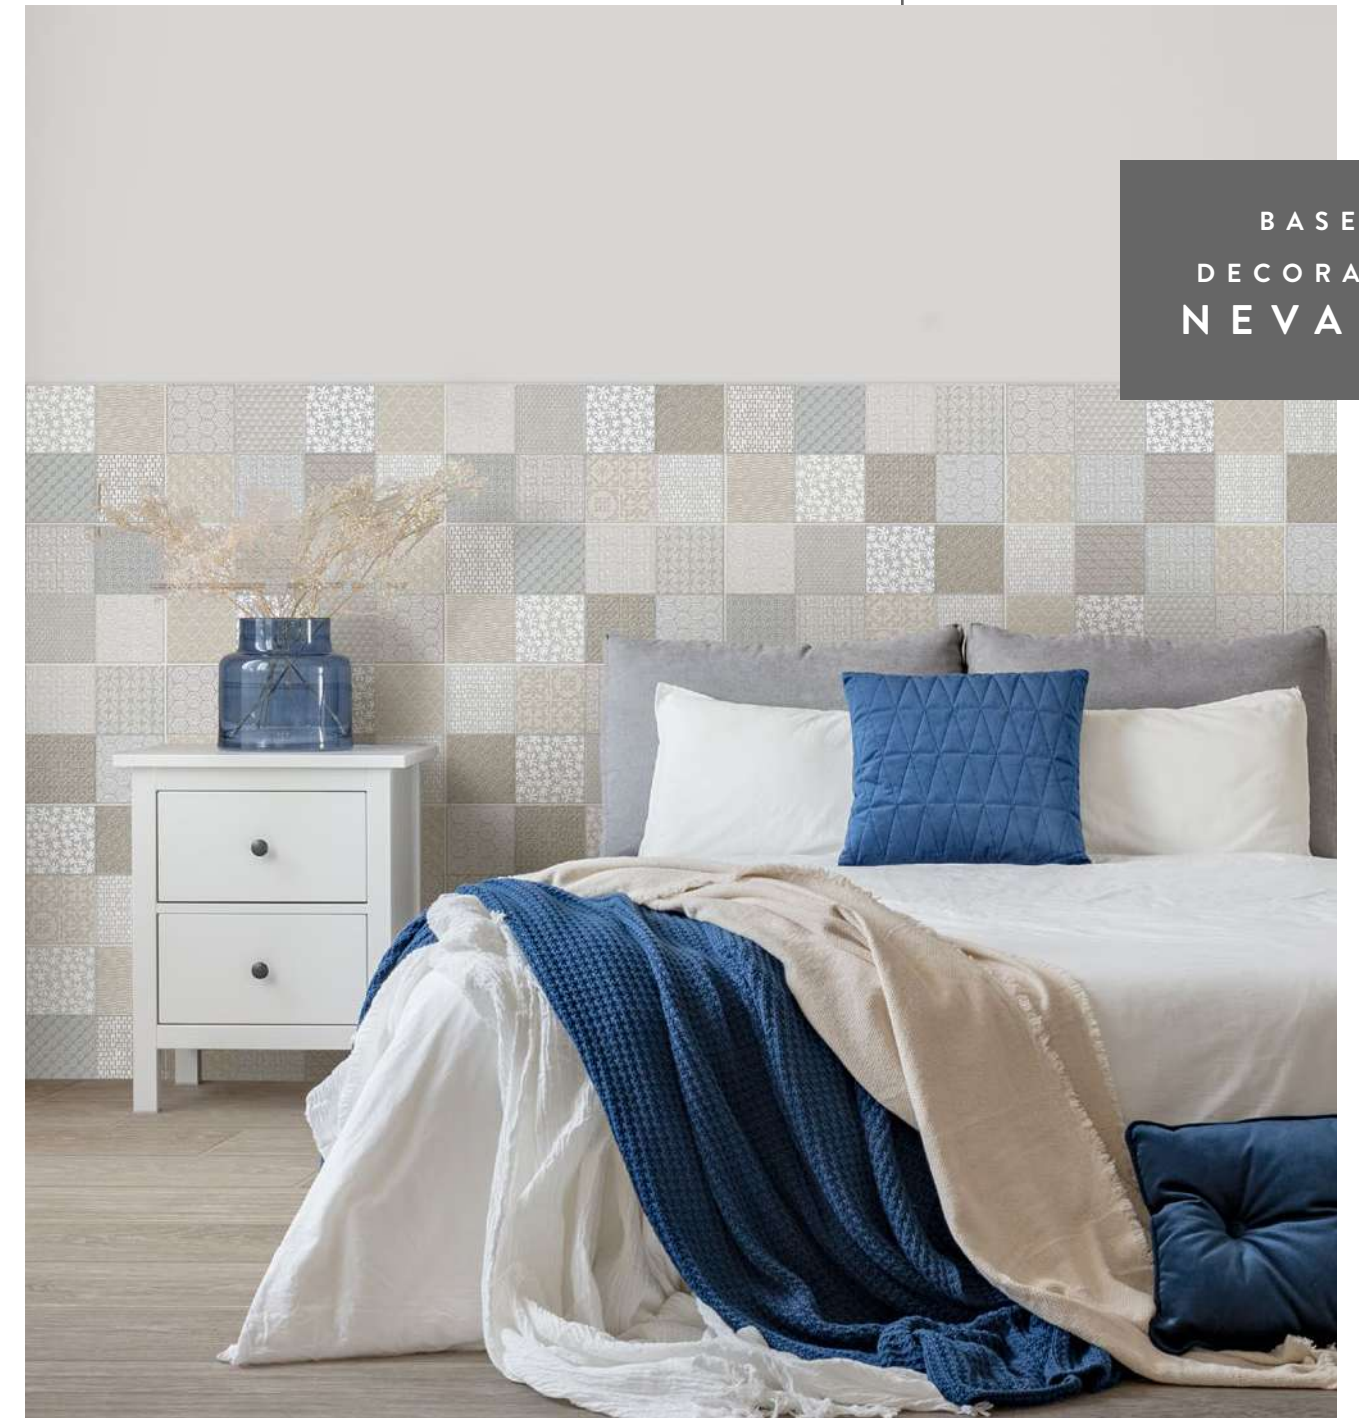

PISO PARED ATREIDES

PISO PARED
ATREIDES

Ref: 603532791

30 x 60 cm

BASE DECORADA NEVADA

Ref: 603601791

30 x 60 cm

BASE
DECORADA
NEVADA